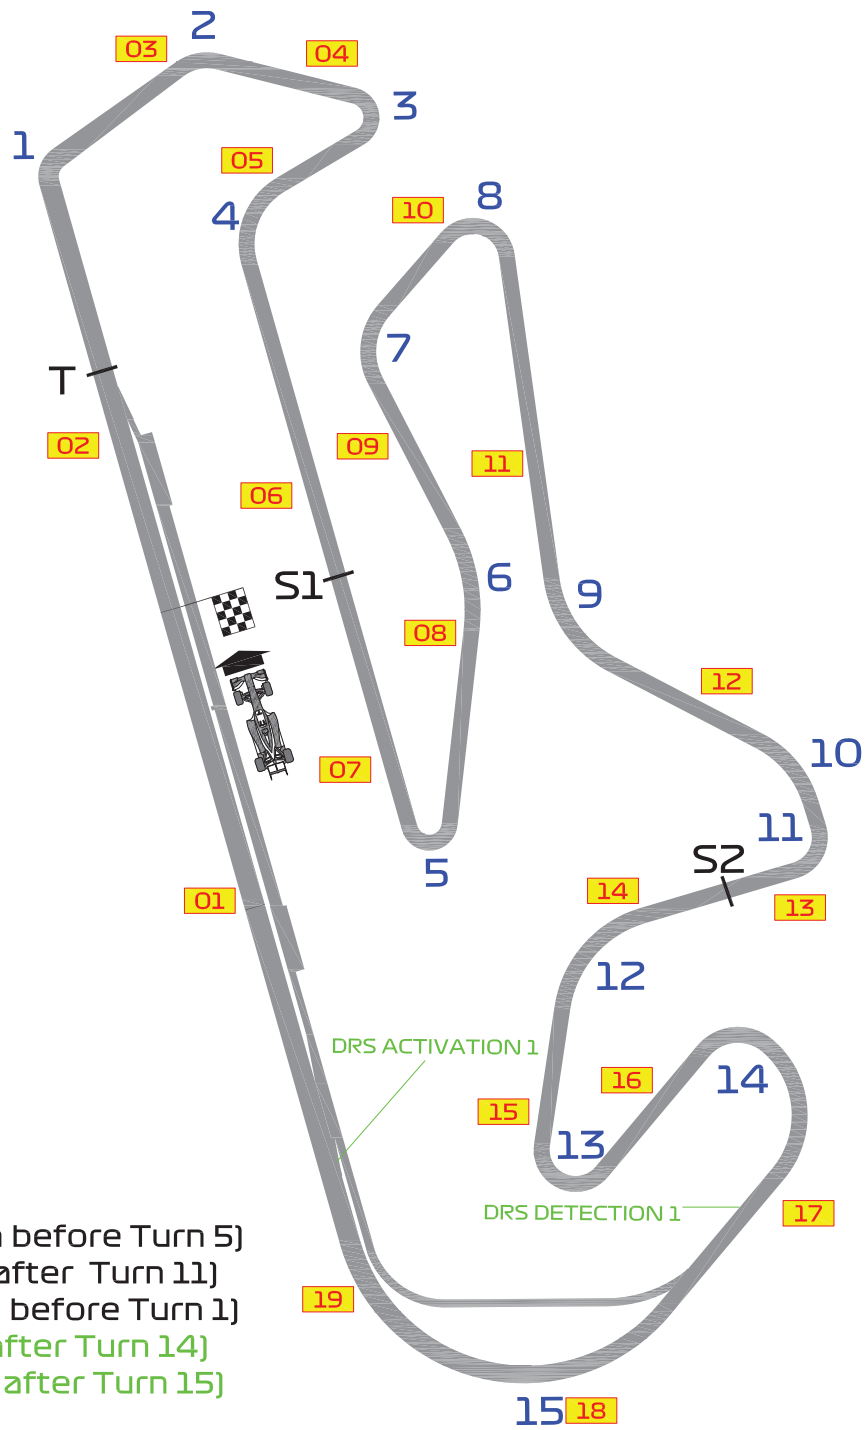

**FORMULA 1 HEINEKEN GRANDE PRÉMIO DE PORTUGAL 2020 - Portimão**

**Circuit Map**

- Start Line
- Control Line
- S1 Sector 1 (270 m before Turn 5)
- S2 Sector 2 (80 m after Turn 11)
- T Speed Trap (210 m before Turn 1)
- DRS Detection 1 (65 m after Turn 14)
- DRS Activation 1 (125 m after Turn 15)
- 15 Corner Numbers
- M22 Marshal Post
- FIA Marshal Light Number & Location

Circuit Centreline Length = 4.653 km