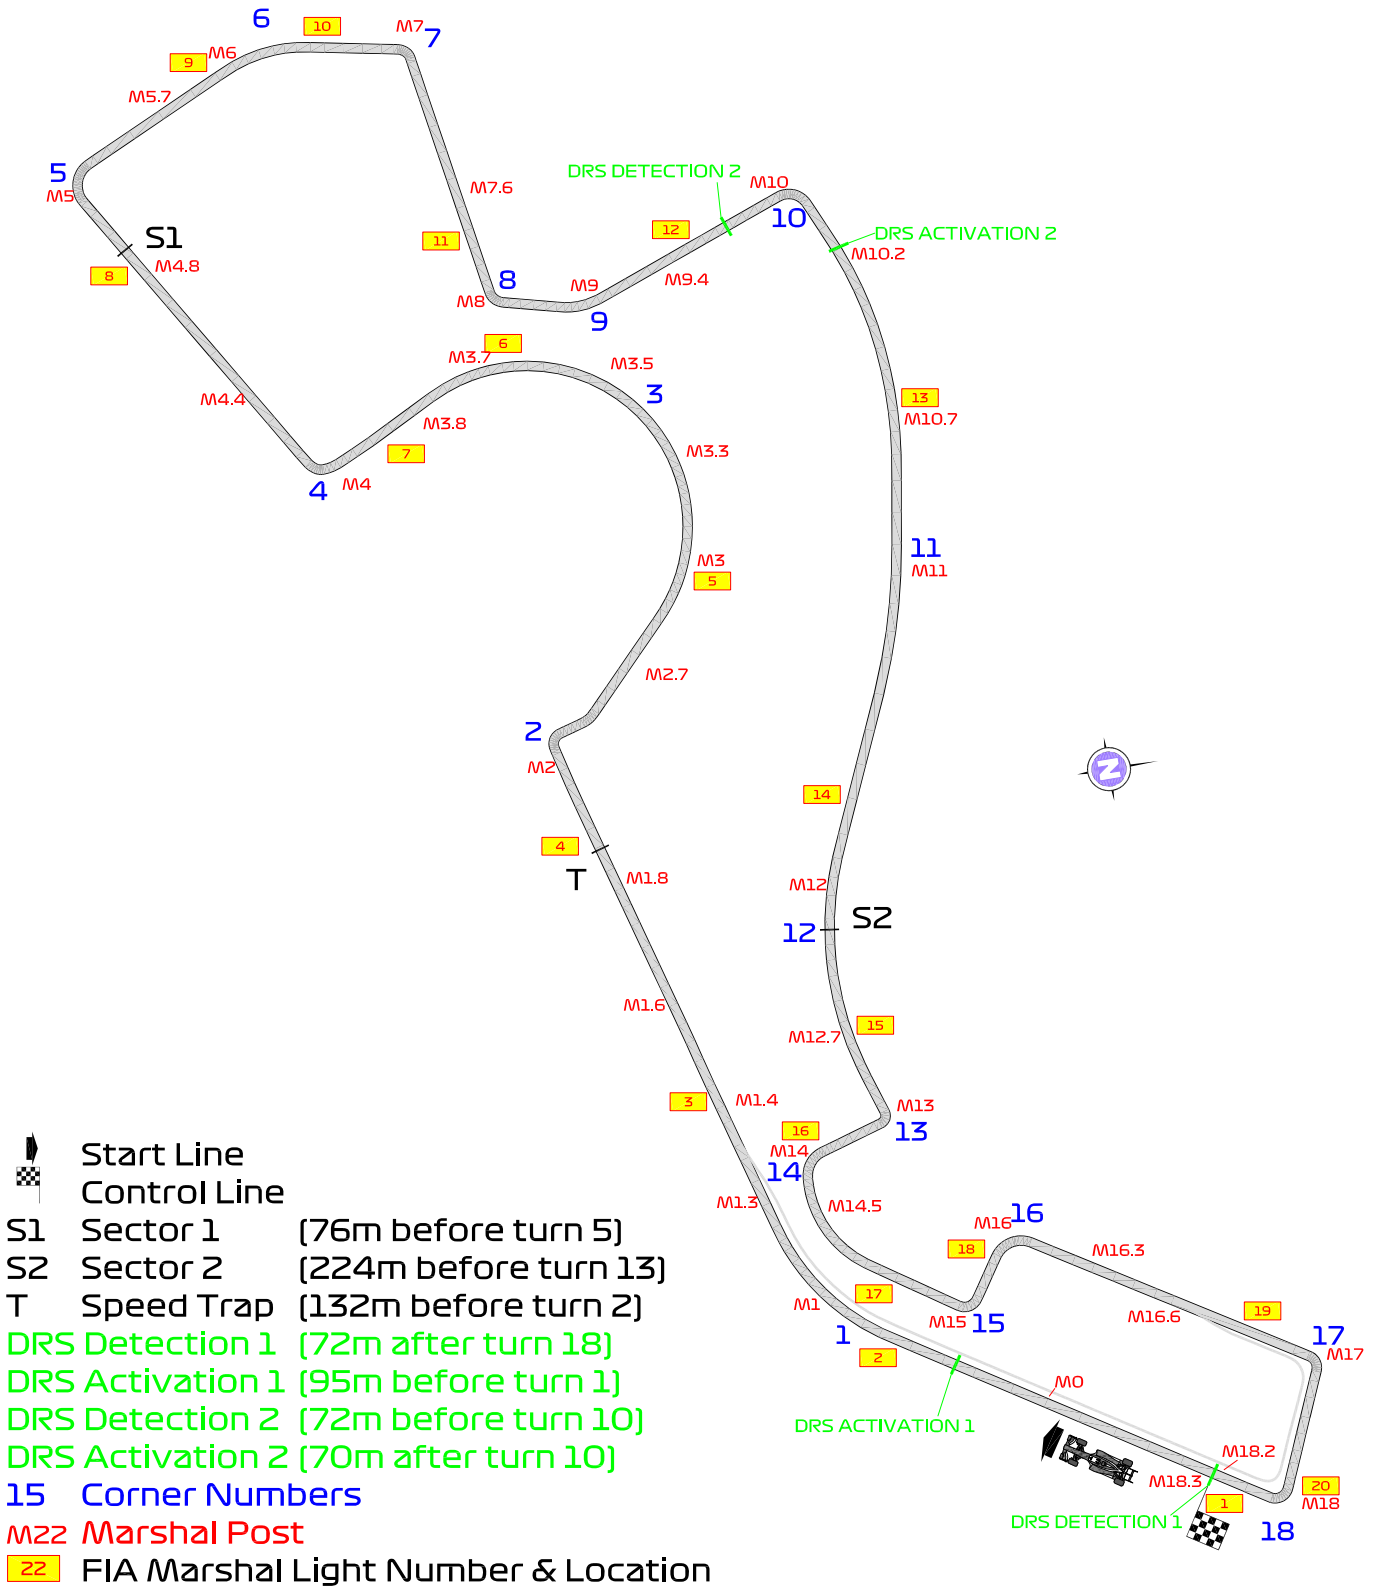

FORMULA 1 VTB RUSSIAN GRAND PRIX 2020 - Sochi

Circuit Map

Circuit Centreline Length = 5.848km