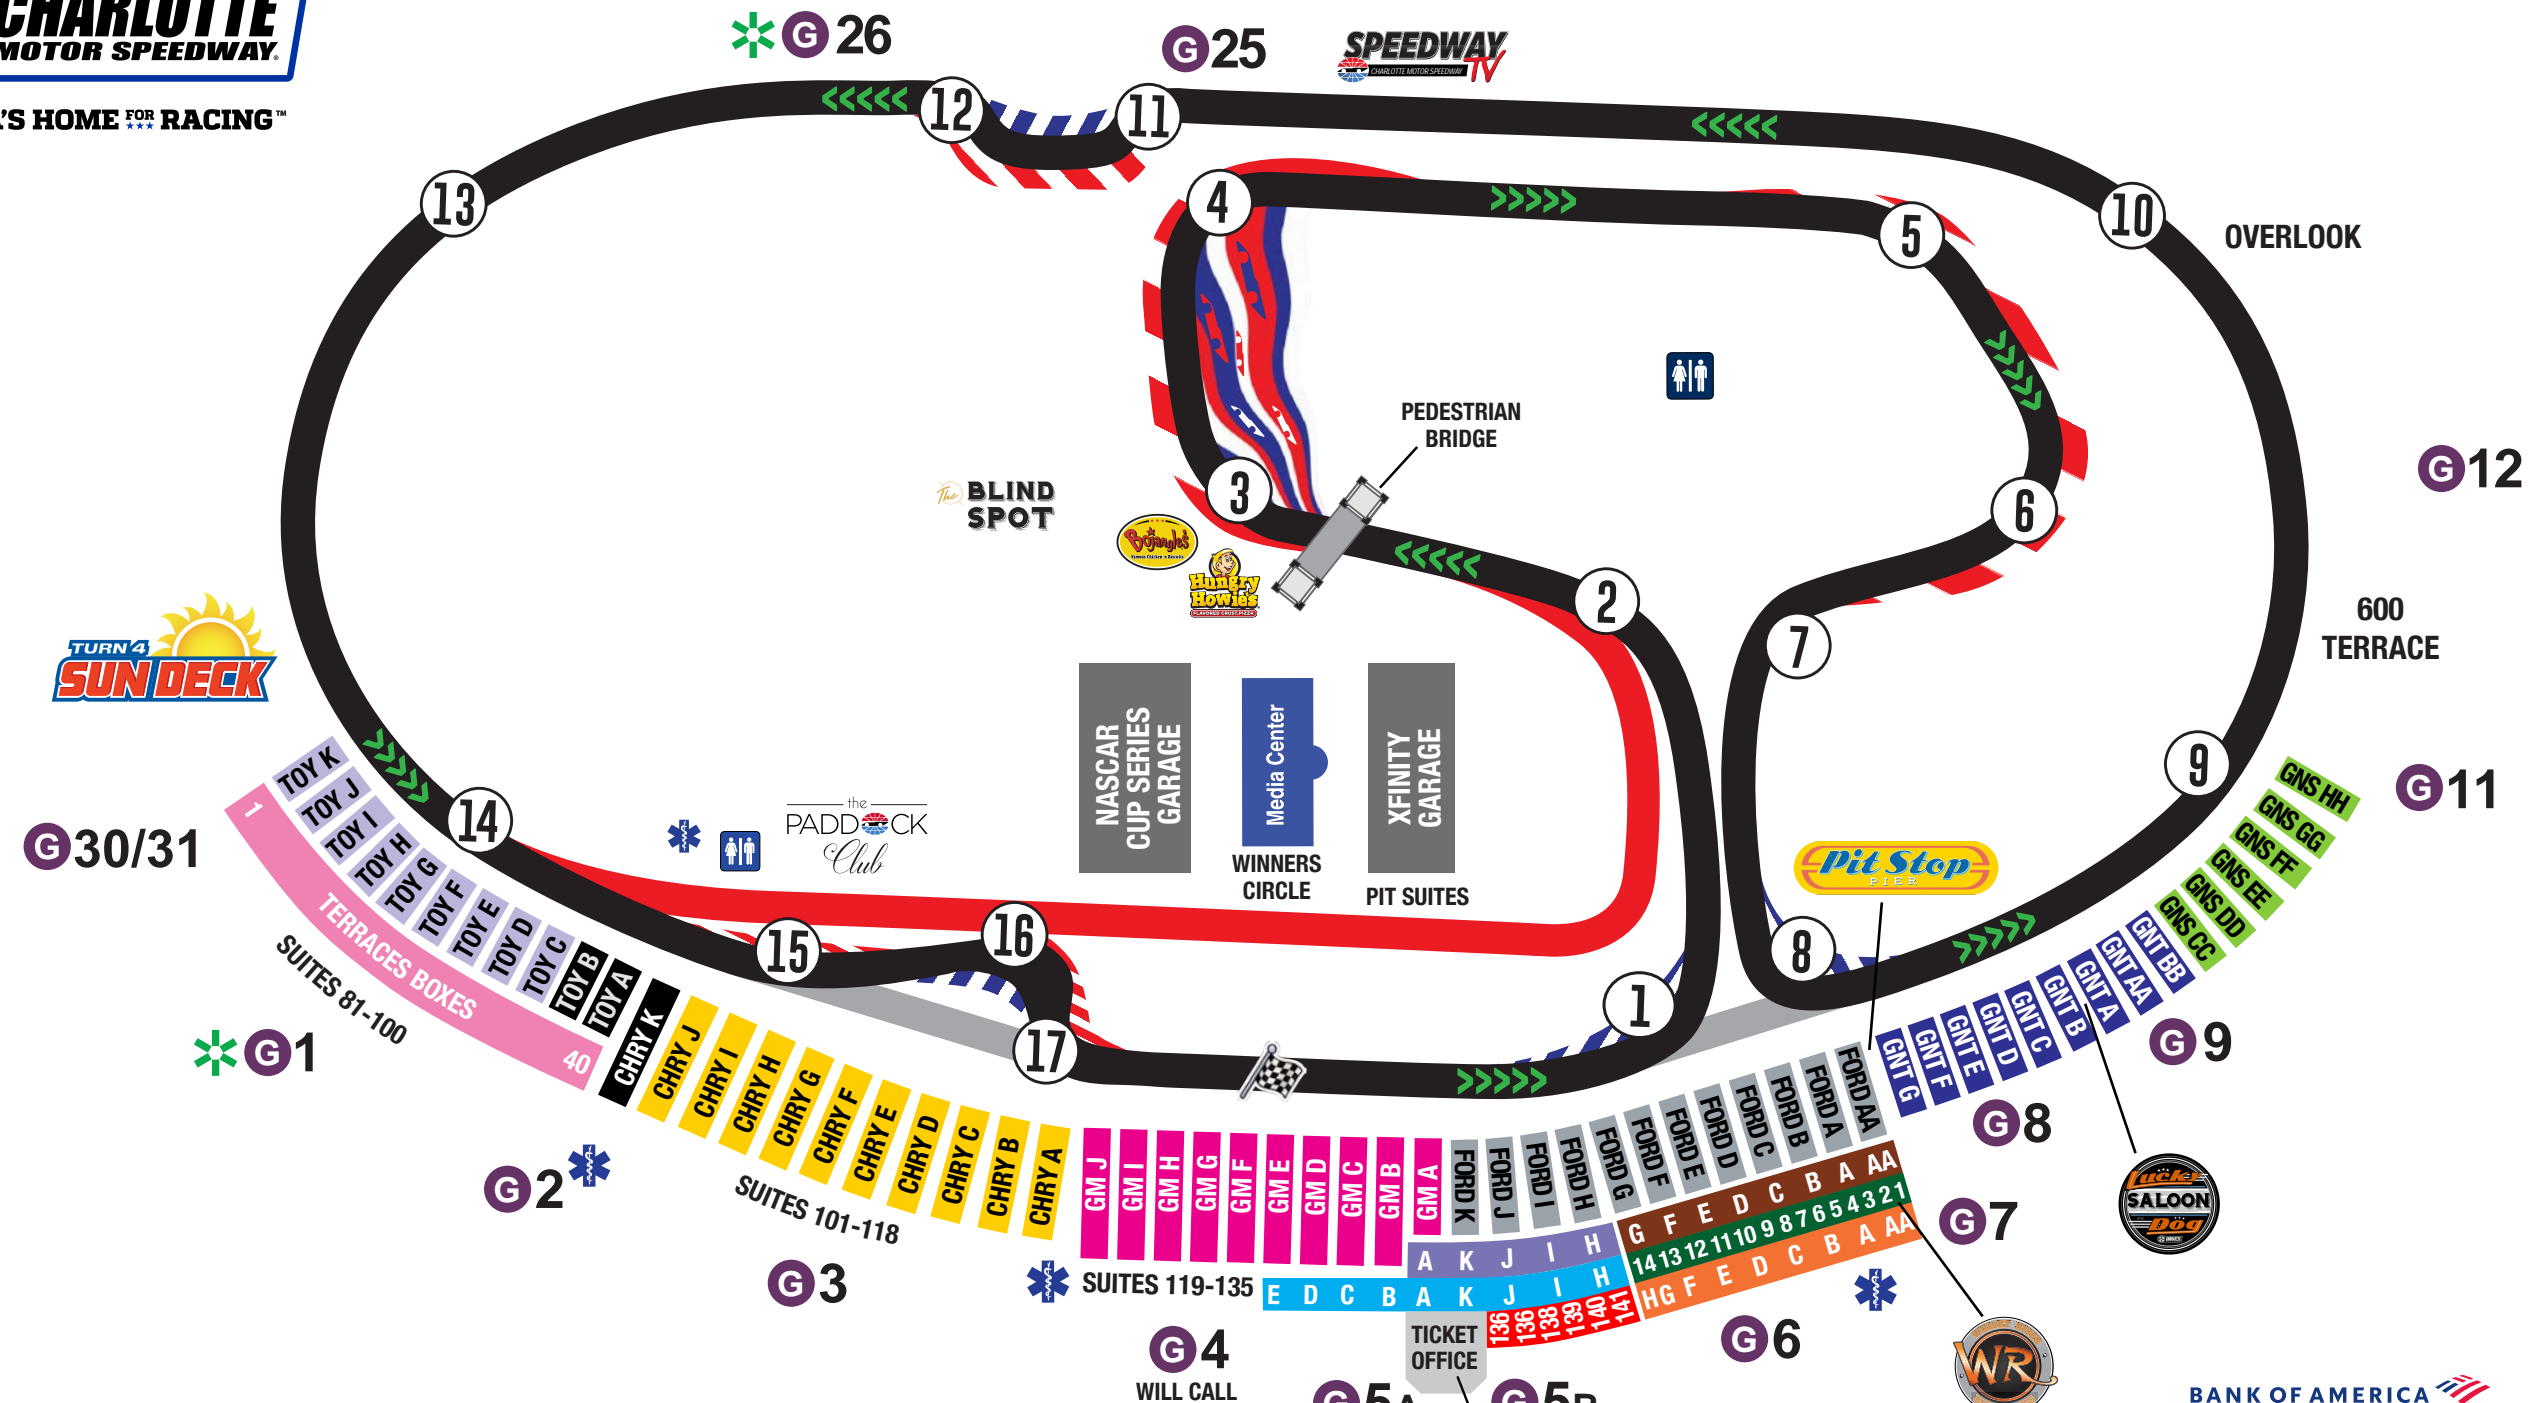

AMERICA'S HOME FOR RACING™

**LEGEND**  
 G GATE \* INFIELD ACCESS \* FIRST AID

Will Call pick up sites are located at any open ticket booth.

TOYOTA 4 <sup>TH</sup> TURN	GENERAL MOTORS	NEW VERANDA	GRAND NATIONAL TOWER	CLUB SUITES
TERRACE BOXES	FORD	CLUB DECK	GRAND NATIONAL SOUTH	NO ALCOHOL
CHRYSLER	FORD UPPER TERRACE	VERANDA	CLUBHOUSE SECTION	