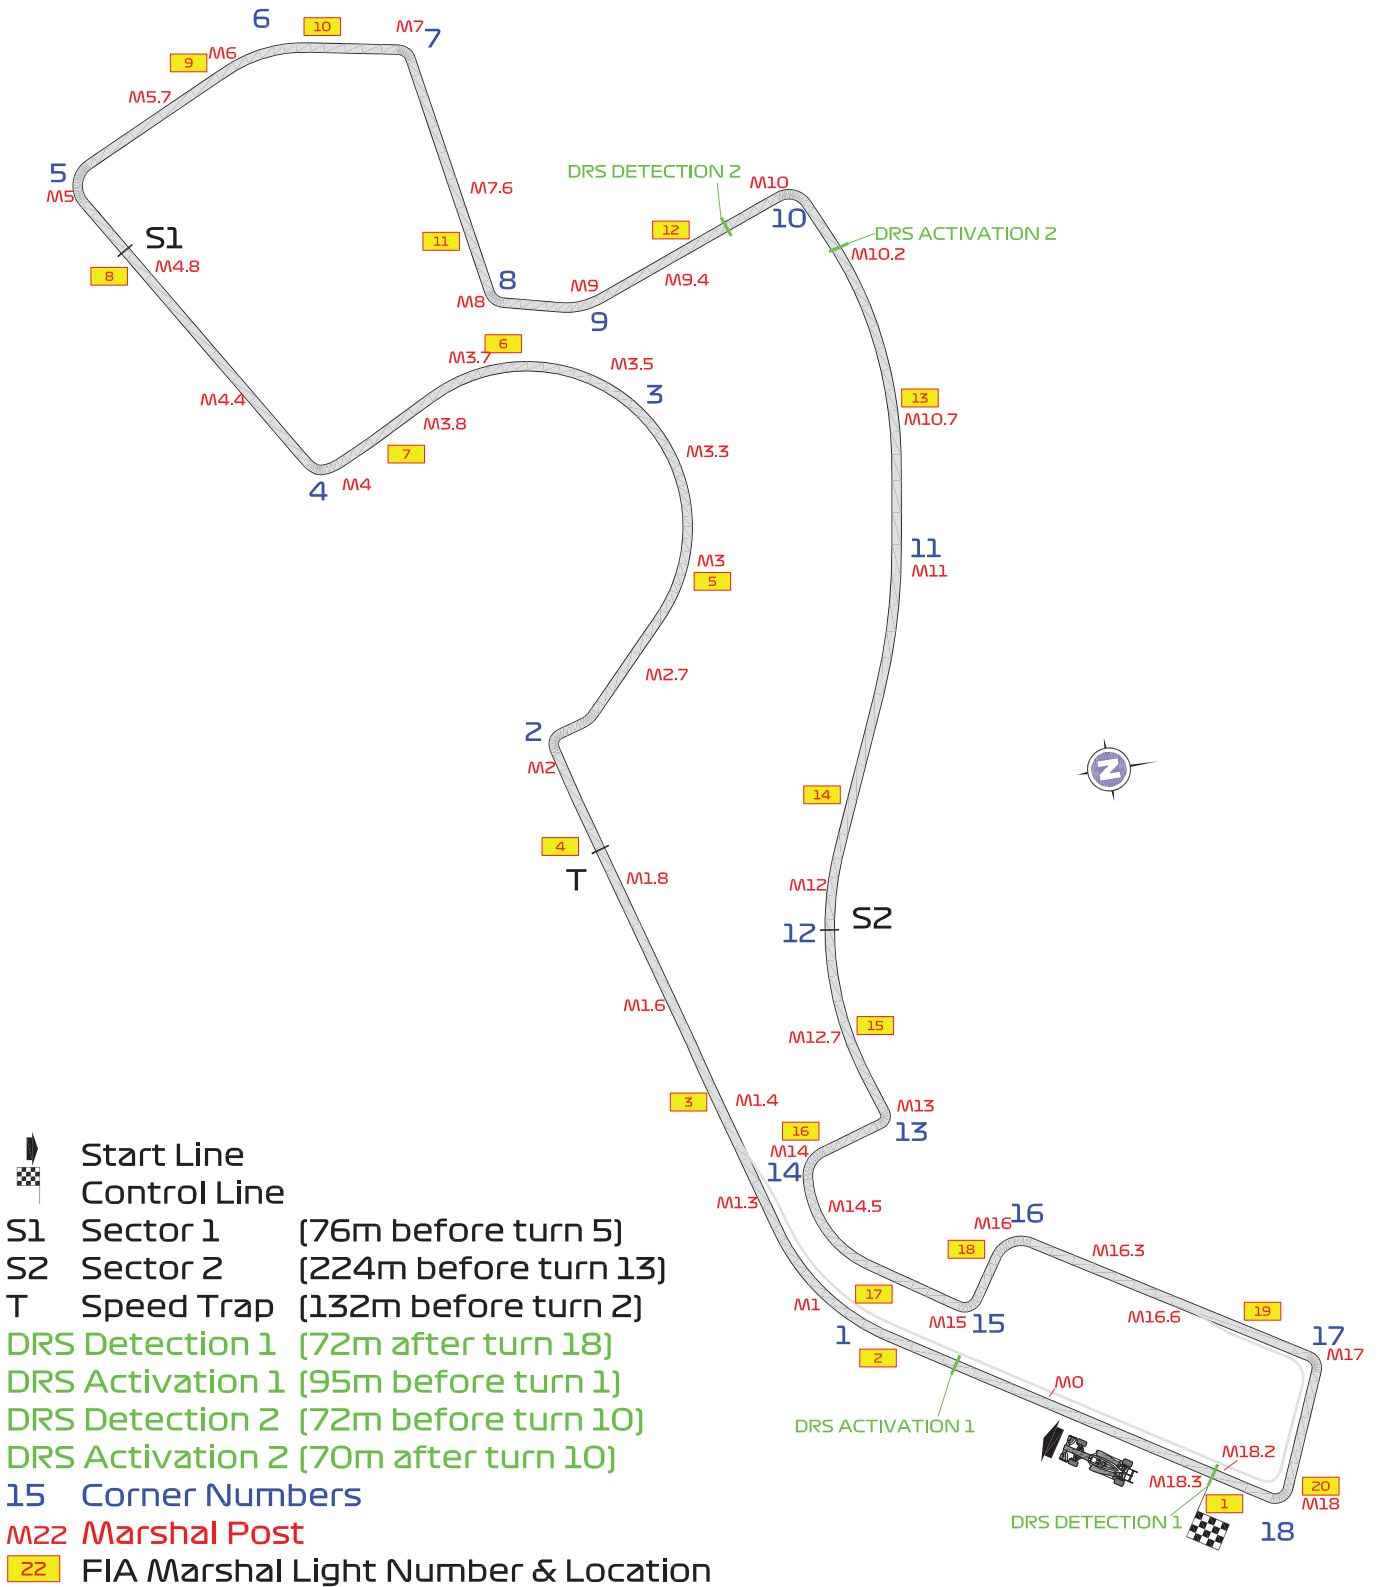

FORMULA 1 VTB RUSSIAN GRAND PRIX 2021 - Sochi

Circuit Map

Circuit Centreline Length = 5.848km